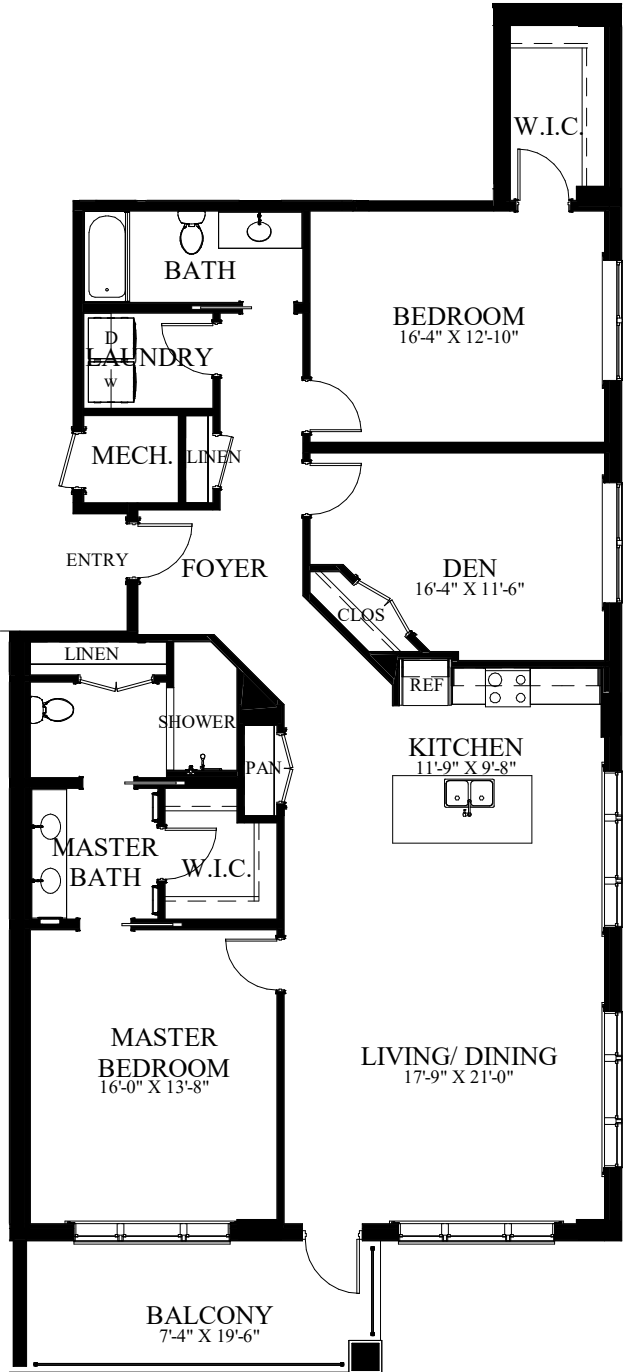

SUNRISE POINT

Westminster Shores
St. Petersburg, Florida

Camellia

TWO BEDROOMS/ DEN
TWO BATHS

1,884 SF

Graphic Scale

(In Feet)

ALL DIMENSIONS ARE APPROXIMATE AND MAY VARY DUE TO FIELD CONDITIONS